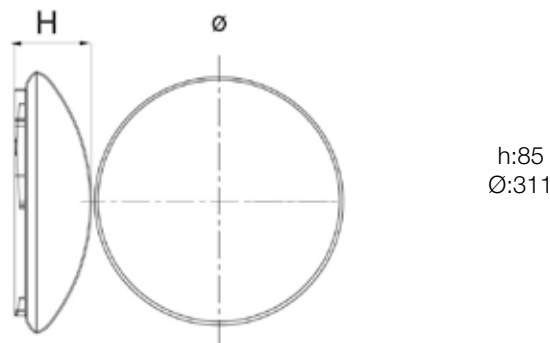

Dimensiones e Instalación. Dimensions & Installation

Peso producto. <i>Product Weight</i>	0,54
Instalación. <i>Installation</i>	Montaje de Superficie. <i>Surface Mounted</i>